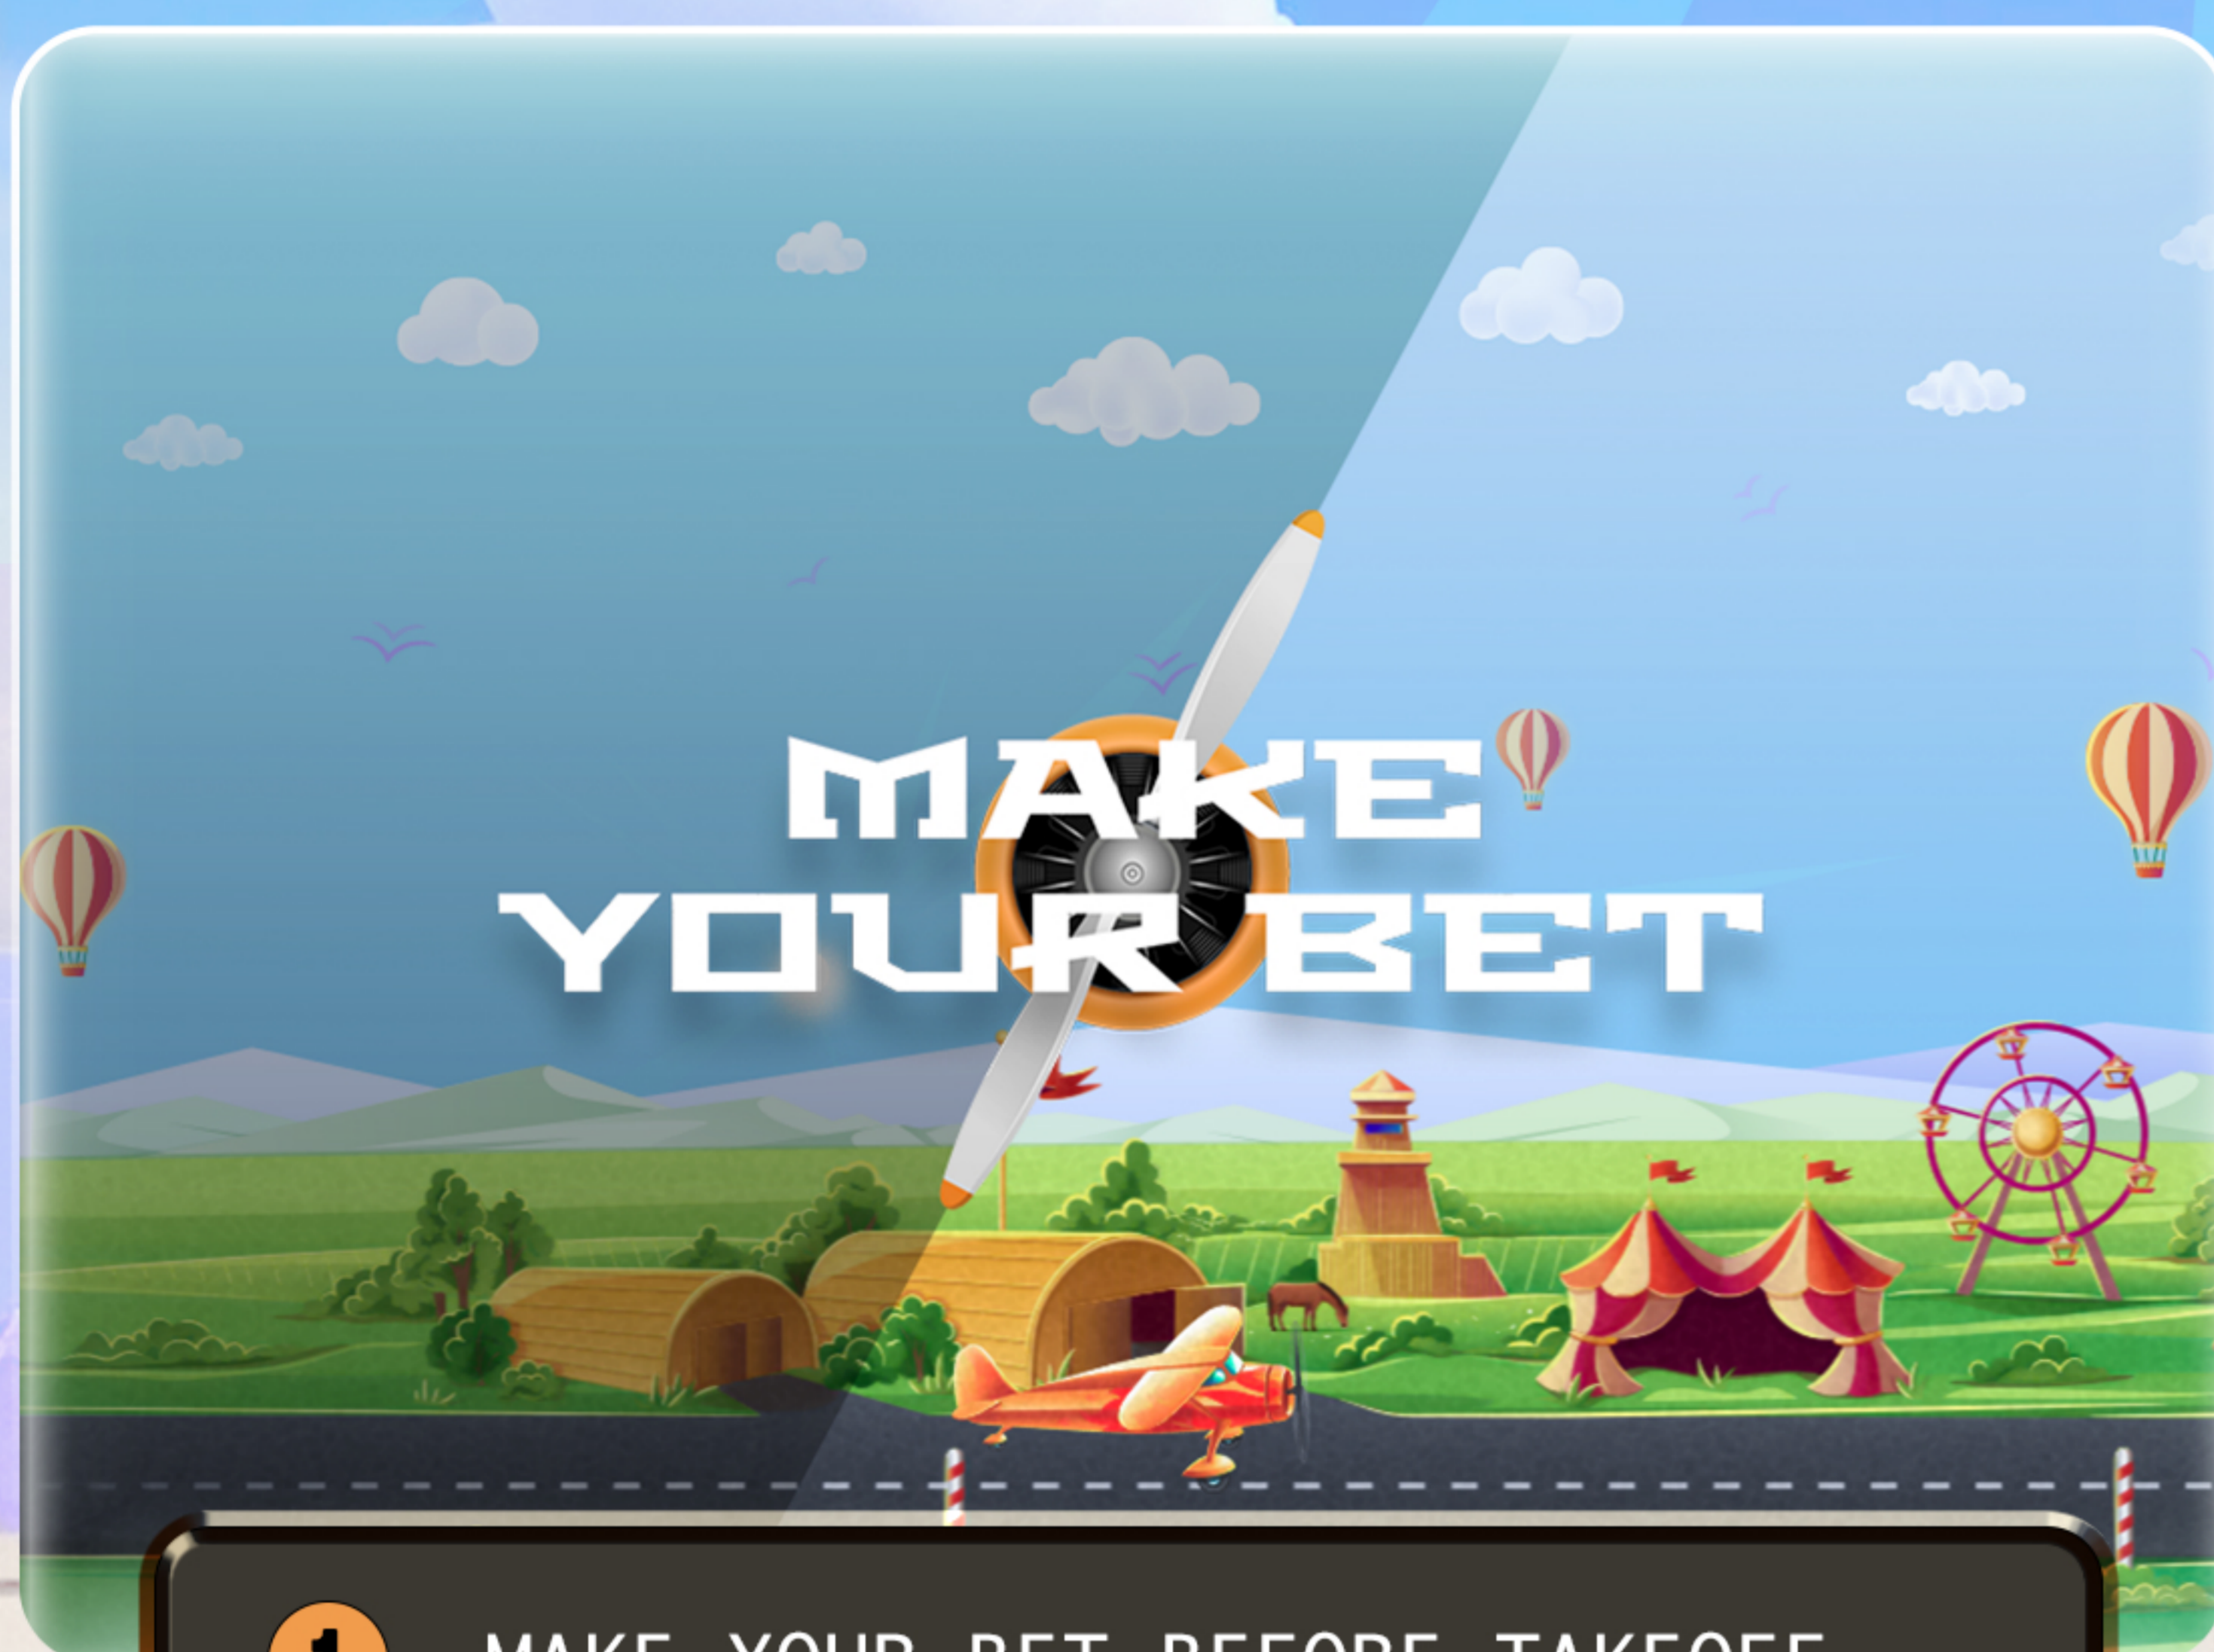

WINGZ CRASH GAME IS A THRILLING AND ACTION-PACKED GAME THAT REVOLVES AROUND PREDICTING THE TRAJECTORY OF AN AIRPLANE.

1 MAKE YOUR BET BEFORE TAKEOFF

2 WATCH YOUR PLANE TAKES OFF

3 CASH OUT BEFORE PLANE CRASHED