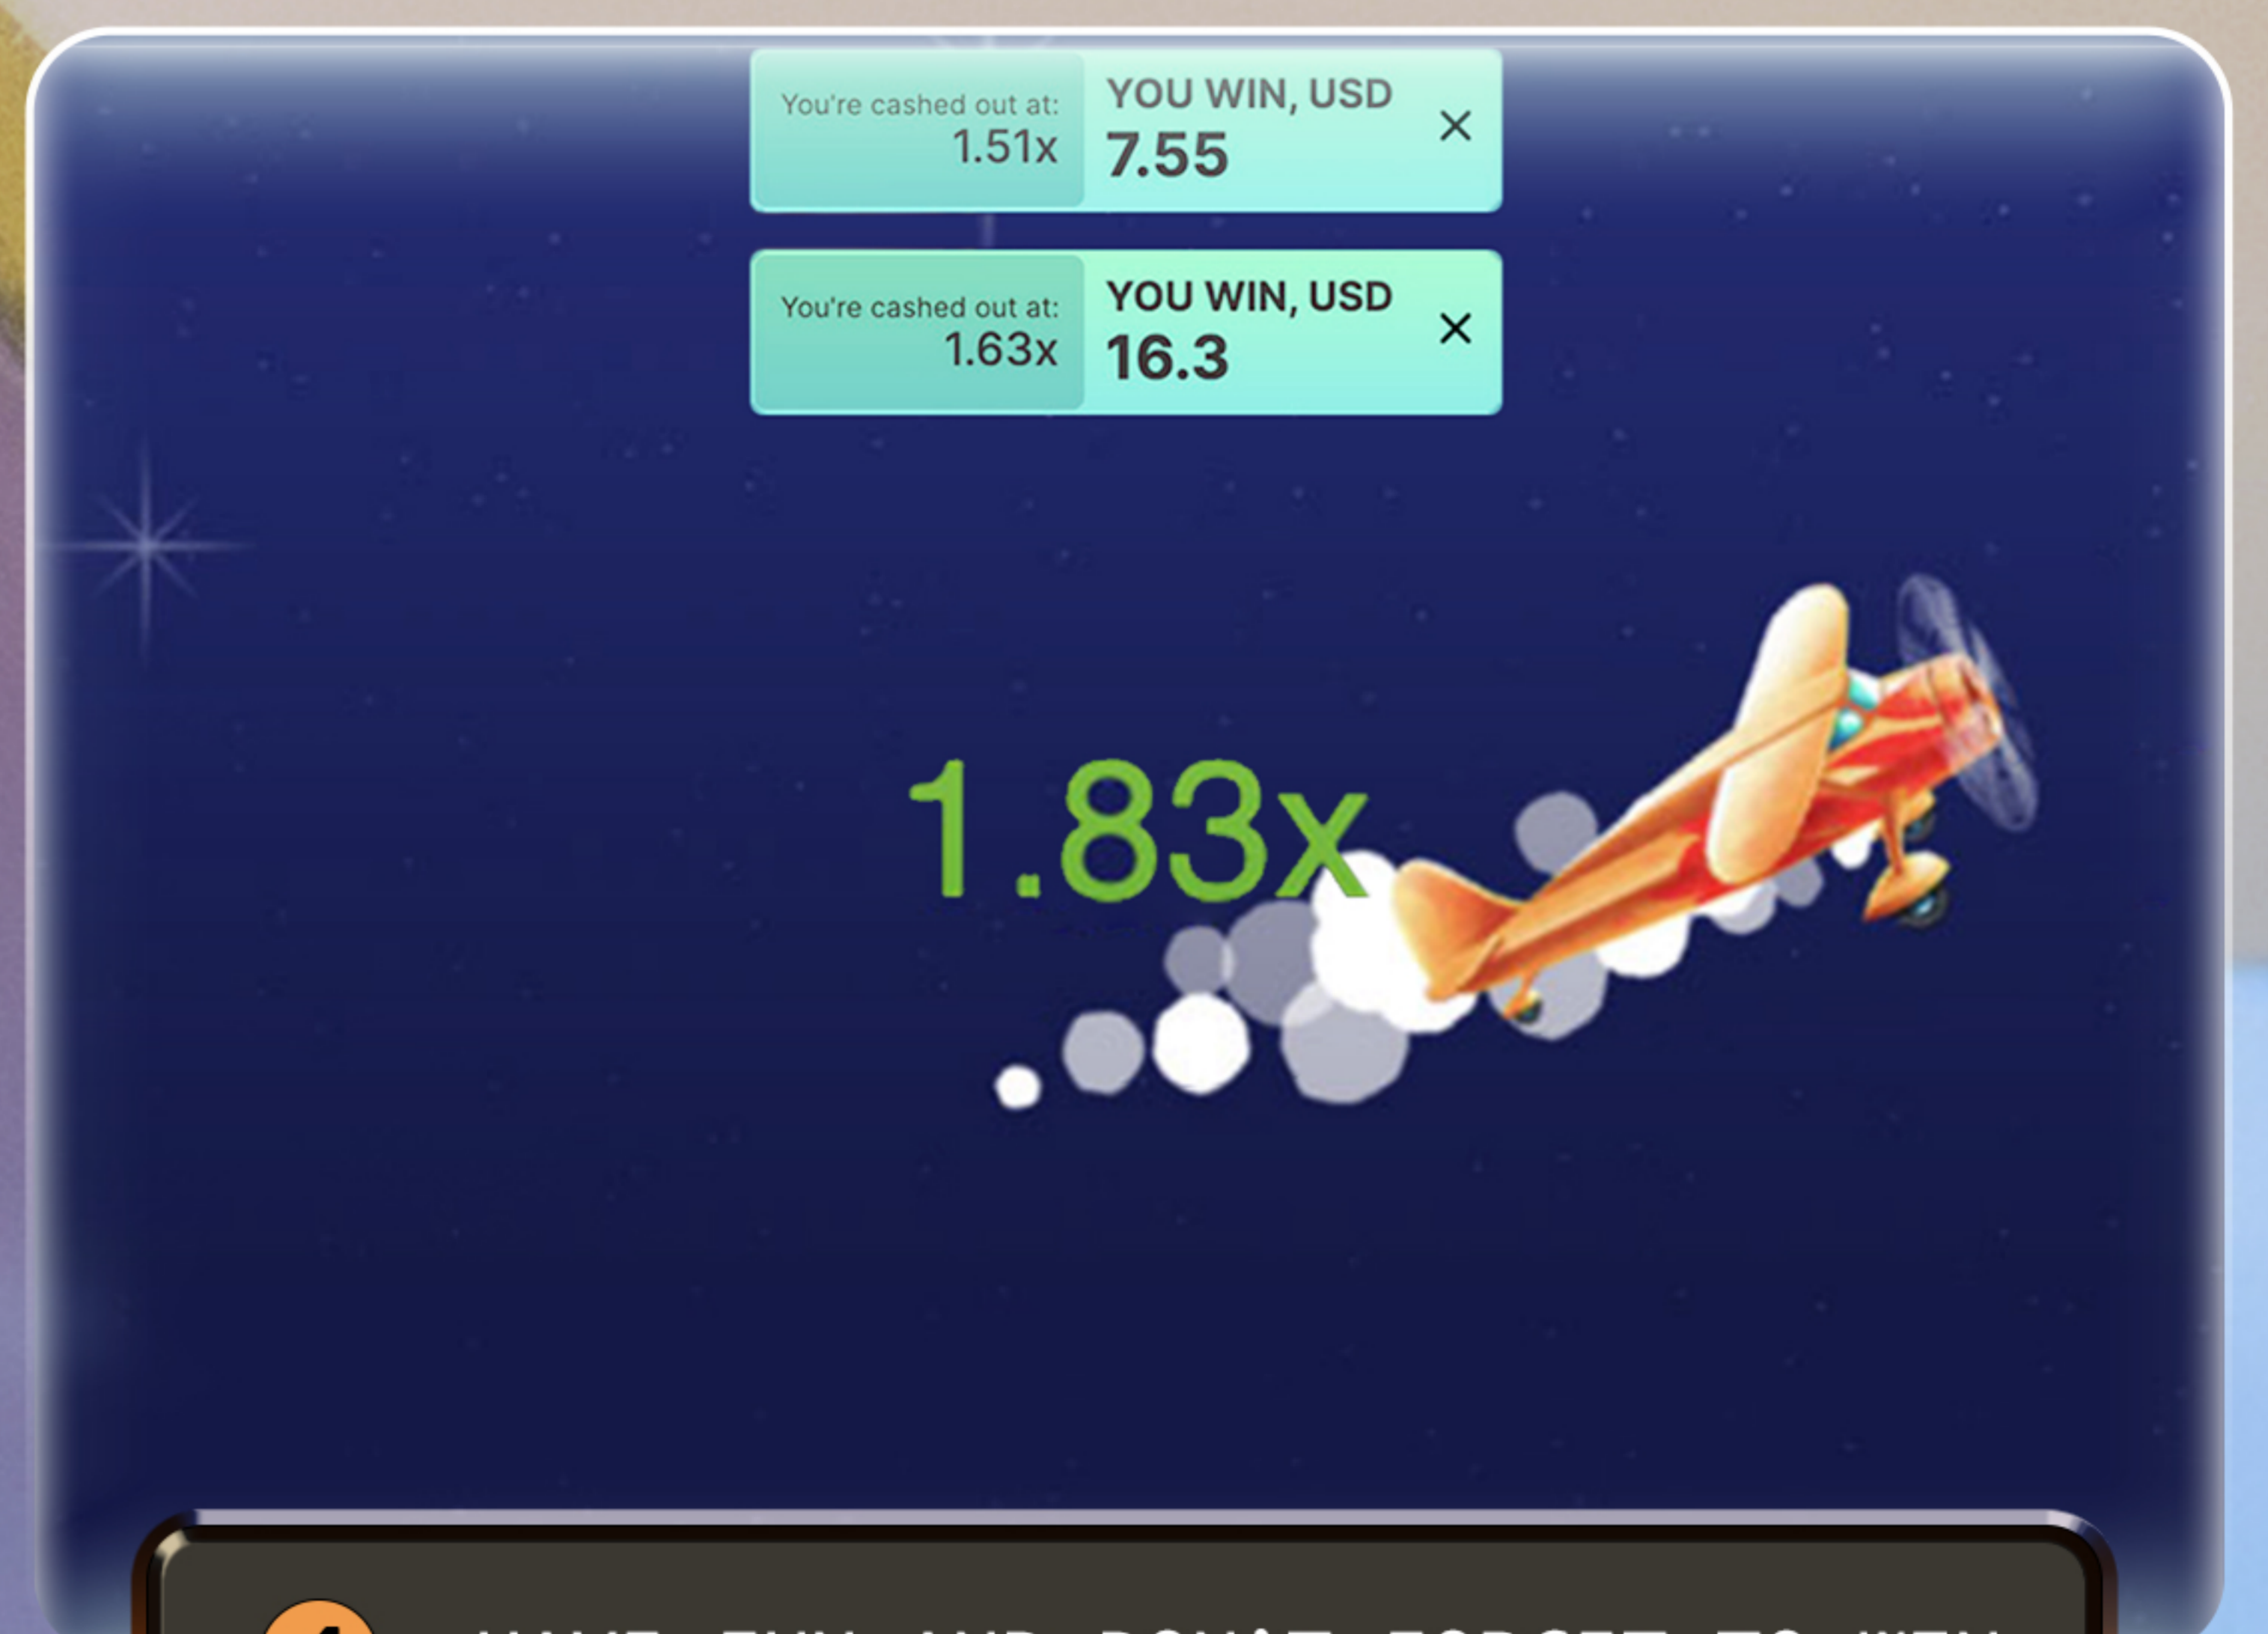

WINGZ CRASH GAME IS A THRILLING AND ACTION-PACKED GAME THAT REVOLVES AROUND PREDICTING THE TRAJECTORY OF AN AIRPLANE.

1 MAKE YOUR BET BEFORE TAKEOFF

2 WATCH YOUR PLANE TAKES OFF

3 CASH OUT BEFORE PLANE CRASHED

4 HAVE FUN AND DON'T FORGET TO WIN

TYPE: INSTANT GAME

RTP: 97%

TECH: HTML5

DEVICES: MOBILE & DESKTOP