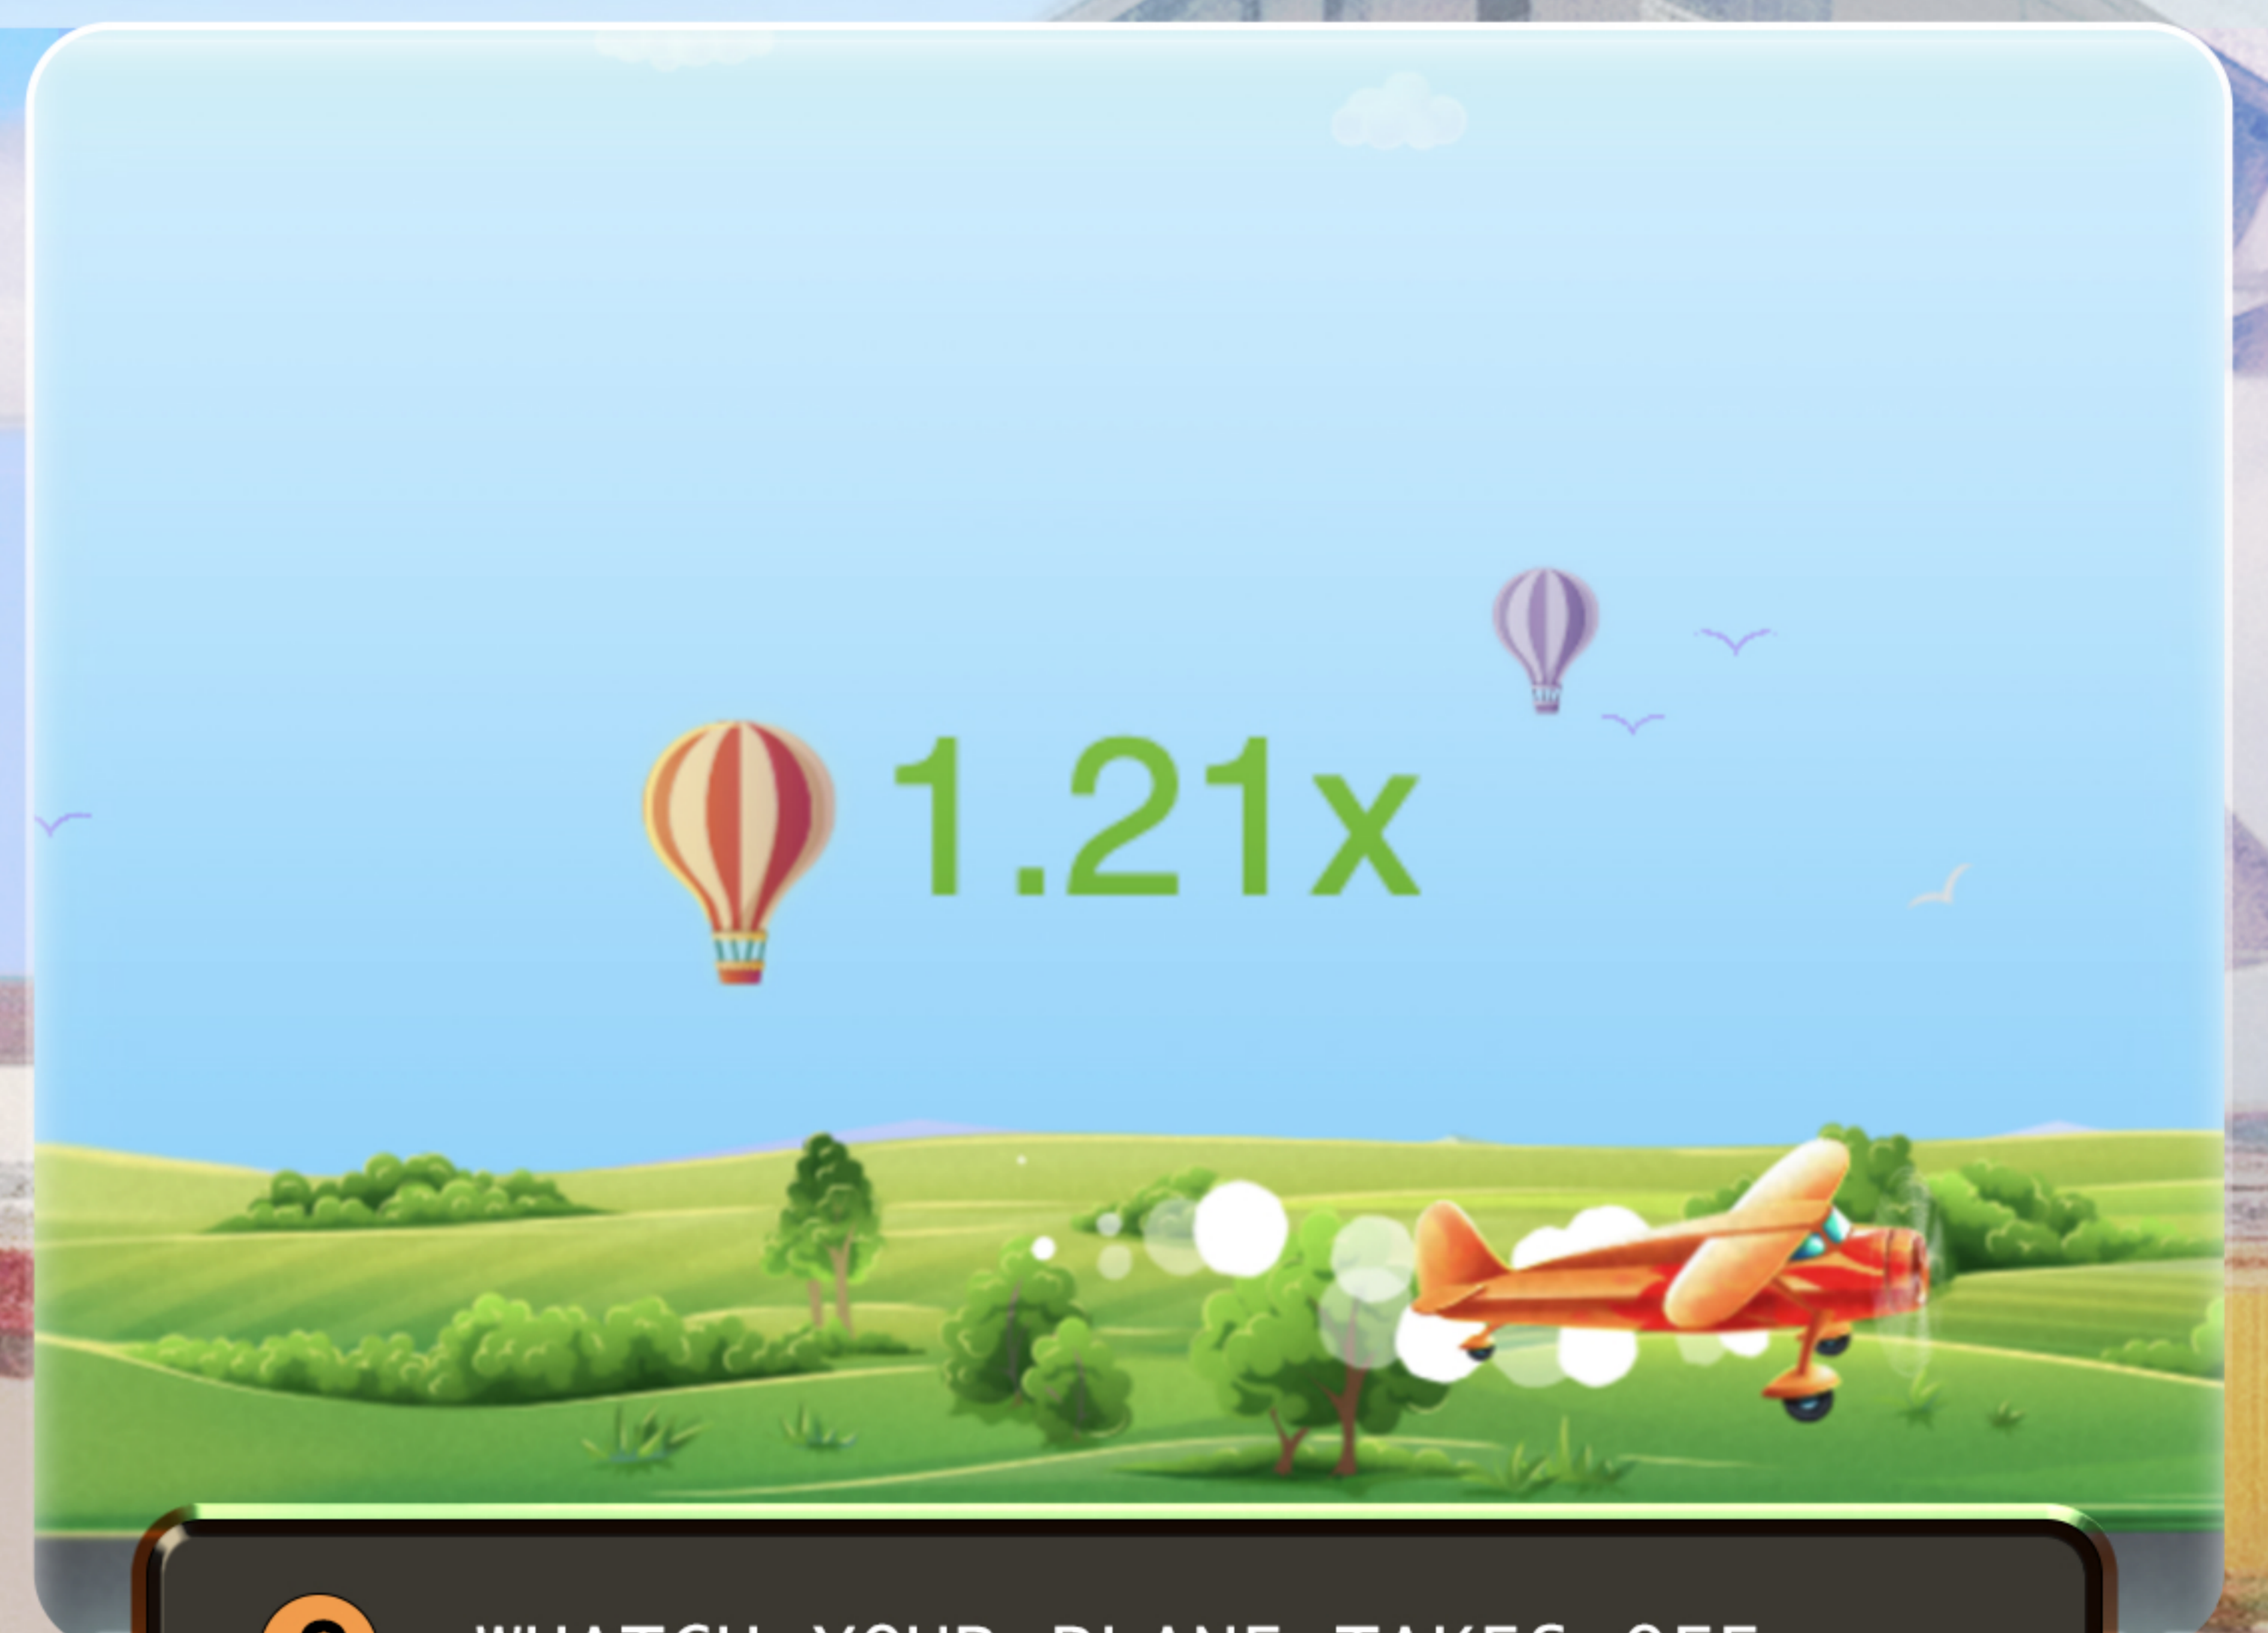

WINGZ CRASH GAME IS A THRILLING AND ACTION-PACKED GAME THAT REVOLVES AROUND PREDICTING THE TRAJECTORY OF AN AIRPLANE.

1 MAKE YOUR BET BEFORE TAKEOFF

2 WATCH YOUR PLANE TAKES OFF

3 CASH OUT BEFORE PLANE CRASHED

4 HAVE FUN AND DON'T FORGET TO WIN

TYPE: INSTANT GAME

RTP: 97%

TECH: HTML5

DEVICES: MOBILE & DESKTOP